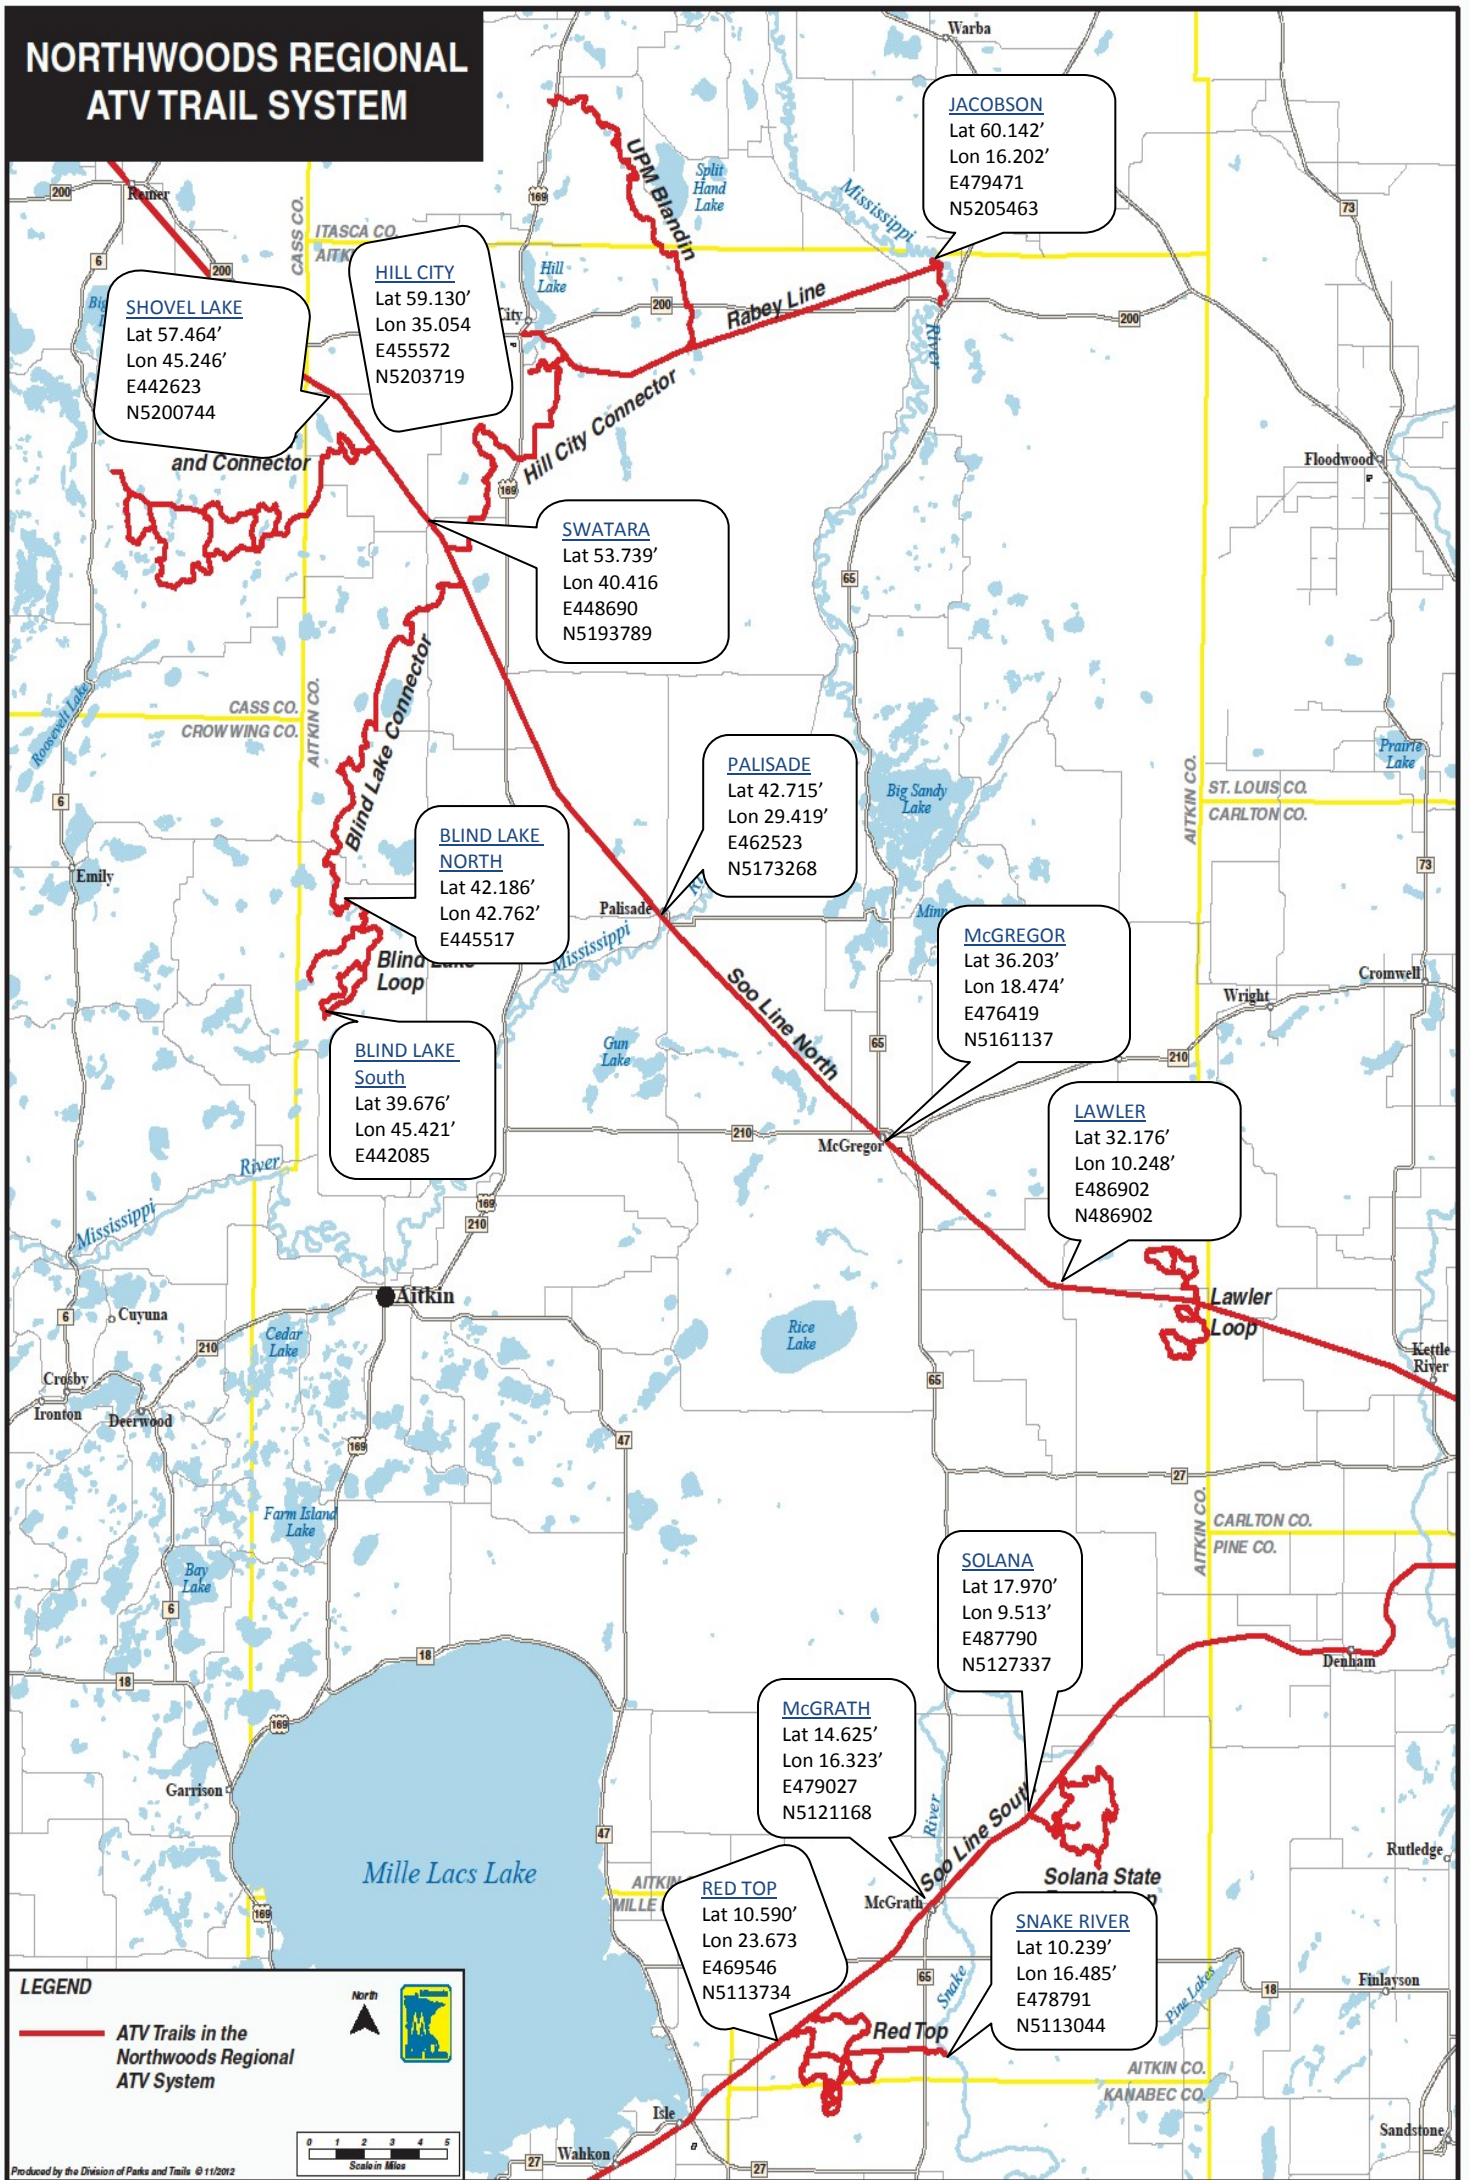

# NORTHWOODS REGIONAL ATV TRAIL SYSTEM

Northwood's ATV Trail, Parking Lot Entry Points

All Latitudes are 46\* All Longitudes are -93\* UTM Zone is 15N